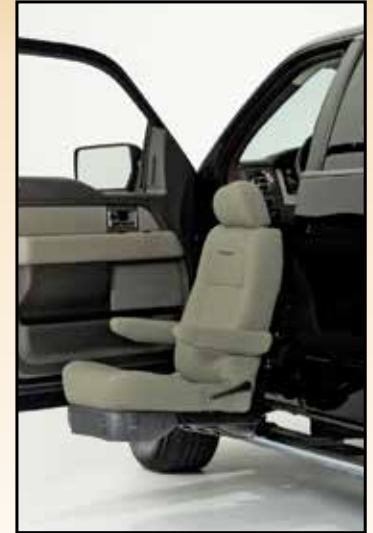

The exterior version of the world's most popular vehicle lift gives you unsurpassed versatility for loading and unloading mobility devices at the rear corner of the truck bed!

The *Curb-Sider* allows you to avoid the tailgate by lifting from the curb-side. With 400 lb/181 kg (optional 250 lb/113 kg) of lifting capacity, the *Curb-Sider* can handle nearly any scooter or power wheelchair with ease.

- Standard tough texture coating, with exterior pendant package protects your *Curb-Sider* from the elements
- The optional fold-down lift head means added driver visibility and increased available cargo space when the lift is not in use

Valet® Plus (VSS-2600)

The Valet Plus is an innovative and luxurious automotive seat for individuals who have difficulty getting into and out of today's pickup trucks!

- Dealer programmable for maximum legroom and comfort
- Full Recline Comfort Seat with many color options
- Power Forward/Backward Seat Adjustment
- 370 lb/168 kg weight capacity

Valet® (TAS-2570E)

The Valet is Bruno's economy model in the Valet™ Signature Seating family!

With the *Valet* you can easily operate the *Out-Rider* lift (see next page) to load and unload a wheelchair, scooter or power wheelchair from outside the cab, then smoothly ride the seat up and into your pickup.